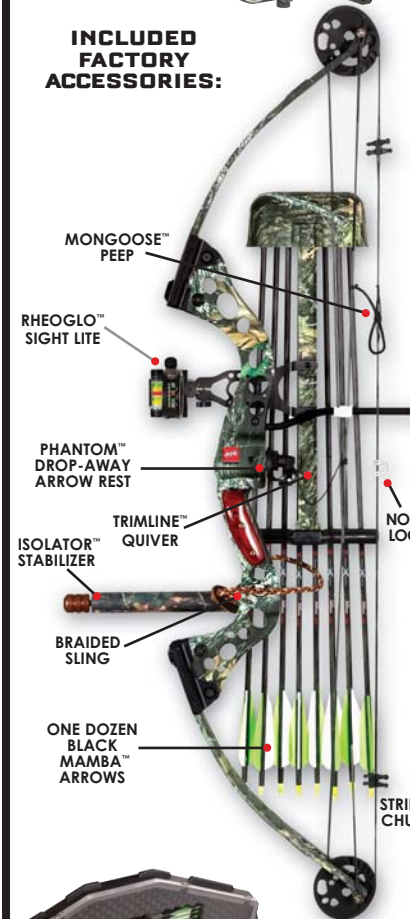

BIG FIVE™ PRO

BIG FIVE™

BIG FIVE™

The Big Five™ Pro and Big Five™ are the most powerful, high kinetic energy big game hunting bows ever produced. A time-tested piece of equipment for the serious bowhunter, the Big Five™ bows aren't your ordinary bow... but some hunters won't settle for anything but the extraordinary and the absolute best.

INCLUDED ACCESSORIES

CHOOSE YOUR TOP GUN™ SIGHT FOR YOUR BIG FIVE™ PACKAGE:

INCLUDED FACTORY ACCESSORIES:

SHIPS IN AN SKB™ 22015 HARDSHELL DOUBLE BOWCASE

SPECIFICATIONS

BIG 5™ PRO
 Brace Height: 7-7/8"
 Axle-to-Axle: 39-5/8"
 IBO Speed: 297-289 fps
 Let-Off: 65% Eff. 70% Act.
 Mass Weight: 4.6 lbs.
 Draw Lengths: 27"-32" Range
 Draw Weights: 80, 90 and 100 lbs.
 Finish: New Break-Up®
 Part #: 0413S8

	draw lengths / draw weights					
	27"	28"	29"	30"	31"	32"
80#	•	•	•	•	•	•
90#	•	•	•	•	•	•
100#	•	•	•	•	•	•

BIG 5™
 Brace Height: 6-1/8"
 Axle-to-Axle: 40-1/2"
 IBO Speed: 308-300 fps
 Let-Off: 65% Eff. 70% Act.
 Mass Weight: 4.7 lbs.
 Draw Lengths: 25"-30" Range
 Draw Weights: 80, 90 and 100 lbs.
 Finish: New Break-Up®
 Part #: 0411S8