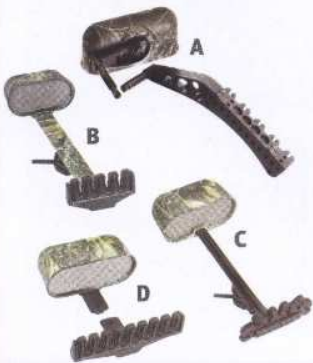

A) VERTEX™

- Six adjustable positions for multiple arrow lengths
- Holds five arrows of any size
- Extended arrow clip positions the arrow nocks above the lower cam for protection #01042BU

B) ONE-PIECE 4 ARROW

- Machined aluminum frame
- Mongoose™ quick detach quiver bracket #16114BU

C) MONGOOSE™ 6 ARROW

- Lightweight, durable, and compact
- Mongoose™ quick-detach quiver bracket #16116BU

D) TWO-PIECE 8 ARROW

- Lightweight and durable #16128BU

RADIAL X WEAVE PRO 200

RADIAL X WEAVE™ PRO

Straightness ± .001

- Grain weight matched to ± one grain per dozen
- Shafts or fletched arrows

GRAINS PER INCH	SPINE
100=6.6	.520
200=7.5	.424
300=8.6	.359

DOZEN- #1990RXP

RADIAL X WEAVE PREDATOR 300

RADIAL X WEAVE™ PREDATOR™

Straightness ± .003

- Grain weight matched to 5 grains per dozen
- Shafts or fletched arrows

GRAINS PER INCH	SPINE
100=6.6	.520
200=7.5	.424
300=8.6	.359

DOZEN- #1990PRE

HALF DOZEN- #1960PRE

RADIAL X WEAVE STL HUNTER 400

RADIAL X WEAVE™ STL HUNTER™

Straightness ± .006

- Grain weight matched to 5 grains per dozen
- Shafts or fletched arrows

GRAINS PER INCH	SPINE
100=6.6	.520
200=7.5	.424
300=8.6	.359
400=9.2	.337

DOZEN- #1990RXH

HALF DOZEN- #1960RXH

RADIAL X WEAVE BLACK MAMBA 400

RADIAL X WEAVE™ BLACK MAMBA™

Straightness to .003 • 400 series

- 10.5 grains per inch kinetic energy tube included
- Stainless steel collars and inserts
- Shafts or fletched arrows

GRAINS PER INCH	SPINE
400=9.2	.337

DOZEN- #1990RXBM

Desperado

DESPERADO™ YOUTH ARROW

- Fletched arrows only
- Maximum bow peak weight of 50 lbs.
- Pre-cut lengths available in 26", 28" and 30"
- Includes 75 grain field point

DOZEN- #1990DES

ARROW SELECTION CHART

ADJUSTED DRAW WEIGHT	ARROW LENGTH						
	25"	26"	27"	28"	29"	30"	31"
30-35	●	●	●	●	●	●	●
36-39	●	●	●	●	●	●	●
40-45	●	●	●	●	●	●	●
46-51	●	●	●	●	●	●	●
52-57	●	●	●	●	●	●	●
58-63	●	●	●	●	●	●	●
64-69	●	●	●	●	●	●	●
70-75	●	●	●	●	●	●	●
76-81	●	●	●	●	●	●	●
82-87	●	●	●	●	●	●	●
88-93	●	●	●	●	●	●	●

CARBON FORCE™ ARROW ACCESSORIES

We offer a complete selection of quality arrow accessories.

See the entire line at www.browning-archery.com!