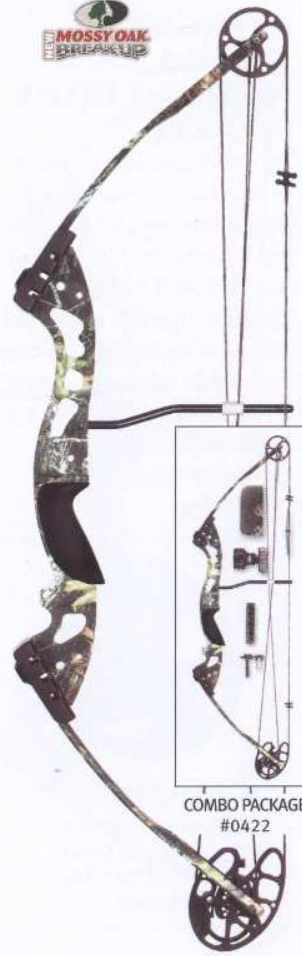

COMBO PACKAGE
#0422

VALUE PACKED WITH LEGENDARY ONE-CAM PERFORMANCE

The Rage One™ takes the popular design of the Browning Rage™ to a whole new level by offering it in a one-cam design. The Ignitor™ 6 offers 6" of draw length adjustment in 1/2" increments, all without a bow press. Other features include: precision machined aluminum riser, Contour XP™ limbs, one-piece grip, Cam-Lock™ cable guard slide and factory installed Vibracheck™ String Chubs™.