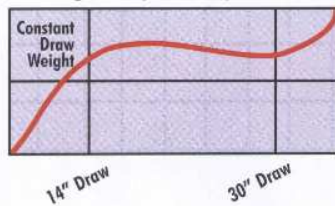

DISCOVERY™

DISCOVER FAMILY FUN!

Whether you are young or an adult, the Discovery™ is a perfect fit. This lightweight, compact bow design is easy to handle and maneuver for archers of all ages and the grip is designed to comfortably fit a wide variety of hand sizes. The Discovery's cam design ramps up to reach the bow's peak draw weight, then holds a constant draw weight up to 30 inches.

Browning Archery Discovery Draw Profile

FINISHES

Camo models feature Mossy Oak® New Break-Up® film-dipped limbs and a black riser. Competition models are powder-coated in your choice of a red or blue riser with gray limbs.

DISCOVERY™	
Brace Height:	6-1/2"
Axle-to-Axle:	32"
Mass Weight:	2.6 lbs.
Draw Lengths:	Out to 30"
Draw Weights:	20 and 29 lbs.
Finish:	New Break-Up® Blue or Red
Part #:	0517

BARRACUDA™

THE MOST FUN YOU'LL EVER HAVE ON THE WATER!

The Barracuda™ features constant draw Hypermax™ Cam performance for the BEST results in any bowfishing situation. At only 32" axle-to-axle, you will have plenty of room to maneuver in the boat. With its unique constant-draw weight feature, the Barracuda™ can be "snap shot" just like a recurve bow. And talk about versatility, one Barracuda™ will fit everyone in the boat, but everyone will surely want their own! The Barracuda™ bow is finished in gorgeous AquaFlage™ water camo. It will also accept most standard archery accessories for backyard target shooting fun!