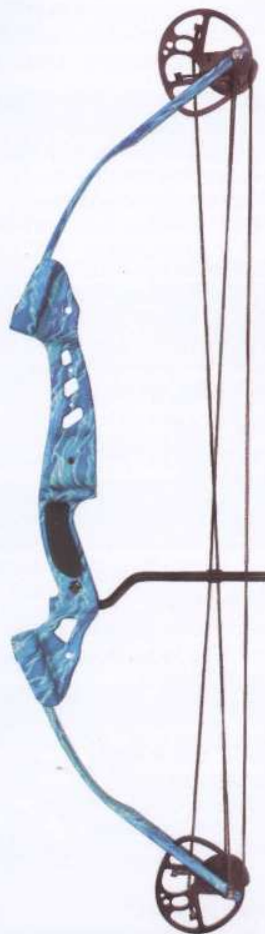

### DISCOVER FAMILY FUN!

Whether you are young or an adult, the Discovery™ is a perfect fit. This lightweight, compact bow design is easy to handle and maneuver for archers of all ages and the grip is designed to comfortably fit a wide variety of hand sizes. The Discovery's cam design ramps up to reach the bow's peak draw weight, then holds a constant draw weight up to 30 inches.

#### FINISHES

Camo models feature Mossy Oak® New Break-Up® film-dipped limbs and a black riser. Competition models are powder-coated in your choice of a red or blue riser with gray limbs.

DISCOVERY™	
Brace Height:	6-1/2"
Axle-to-Axle:	32"
Mass Weight:	2.6 lbs.
Draw Lengths:	Out to 30"
Draw Weights:	20 and 29 lbs.
Finish:	New Break-Up® Blue or Red
Part #:	0517

### THE MOST FUN YOU'LL EVER HAVE ON THE WATER!

The Barracuda™ features constant draw Hypermax™ Cam performance for the BEST results in any bowfishing situation. At only 32" axle-to-axle, you will have plenty of room to maneuver in the boat. With its unique constant-draw weight feature, the Barracuda™ can be "snap shot" just like a recurve bow. And talk about versatility, one Barracuda™ will fit everyone in the boat, but everyone will surely want their own! The Barracuda™ bow is finished in gorgeous AquaFlage™ water camo. It will also accept most standard archery accessories for backyard target shooting fun!