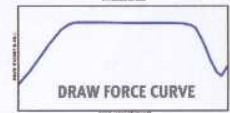

NEW HYPERMAX™ 10

- Full 10" of draw length adjustment
- No bowpress required for adjustments
- Let-off: 75% Actual, 75% Effective