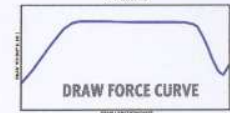

NEW HYPERMAX™ 10

- Full 10" of draw length adjustment
- No bowpress required for adjustments
- Let-off: 75% Actual, 75% Effective