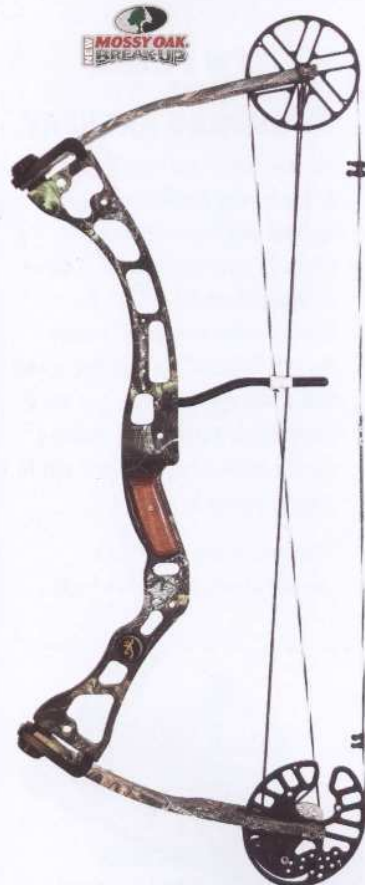

### ILLUSION™

Brace Height:	7-3/16"
Axle-to-Axle:	31-7/16"
IBO Speed:	319-311 fps
Let-Off:	80% or 65%
Mass Weight:	4 lbs.
Draw Lengths:	25"-30" Range
Shipped In:	29"
Draw Weights:	60 and 70 lbs.
Finish:	New Break-Up®
Part #:	0715TC

#### TRANCE™ CAM

Features four inches of draw length adjustment and let-off adjustment from 80% to 65%, without a bowpress!

The illustration at right shows the new asymmetric idler wheel, standard on all '07 Illusions™.

### A SHOOTING PHENOMENON

A short axle-to-axle bow that is long on features. The new Mirage™ packs all the latest advancement in archery technology into an incredibly maneuverable package with an axle-to-axle length of less than 30". While treestand hunters will love the compact design, the Mirage™ also features the New Hyperlite™ Unibody pocket, the incredibly efficient Trance™ Cam, a past parallel limb design and an incredible 6 inches of draw length adjustment.\* So whether you are hunting whitetails in the Northeast or mule deer on the western plains, the Mirage™ is the bow for you.