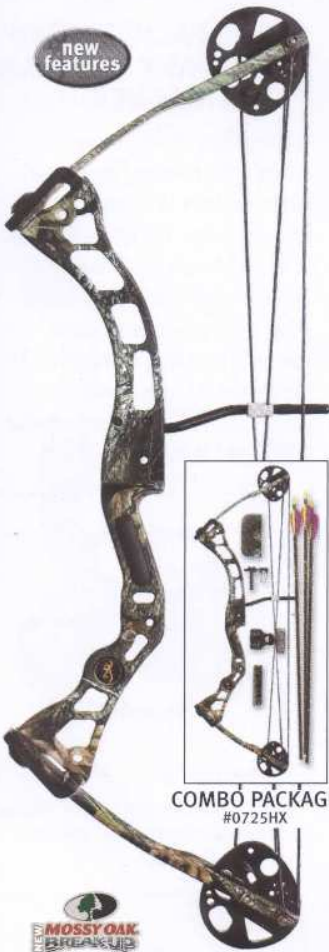

MICRO ADRENALINE™

COMBO PACKAGE
#0725HX

AN ARCHERY DYNAMO... FOR SMALL FRAME HUNTERS

The new Micro Adrenaline™ has an all-new riser design and an all-new attitude. Featuring a full Mossy Oak® New Break Up™ finish, small throat grip, 10 inches of draw length adjustment, Hyperlite™ unibody limb pockets and the Hypermax™ 10 Cams, the new Micro Adrenaline™ offers all the features of our larger bows in a compact package that makes it the ultimate choice for small framed hunters.

NEW HYPERMAX™ 10

All new, Hypermax™ 10 cams are optimized for the micro geometry and still offer a full ten inches of draw length adjustment.