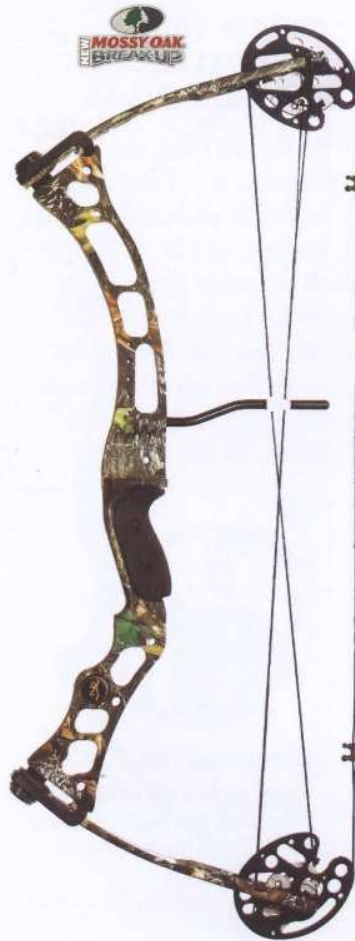

MYST™

new product

A NEW FEATURE PACKED BOW AT A GREAT PRICE

The new Browning Archery Myst™ packs all the latest technology into a compact, smooth shooting hunting bow that is incredibly quiet. Featuring the new Hyperlite™ unibody limb pockets, Vibracheck™ rubber grip, parallel limb design and the HC™ Hybrid Cam, the new Myst™ has all the speed and power you will ever need, without the noise.

HC™ HYBRID CAM

The HC™ Hybrid cam packs more power and punch while maintaining incredibly straight nock travel. It features four inches of draw length adjustment using Browning Archery's patented inner cam system. Adjustments can be made in half inch increments to customize the fit to the archer without requiring a bowpress.

CAM-LOCK™ CABLE GUARD

The Patented Cam-Lock™ Cable Guard Mount is a fully adjustable feature that enables the archer to fine-tune the angle and orientation of the cable guard with easy and quick adjustments.

MYST™

Brace Height:	7-3/4"
Axle-to-Axle:	32"
IBO Speed:	309-301 fps
Let-Off:	75%
Mass Weight:	4.4 lbs.
Draw Lengths:	27"-30" Range
Shipped In:	29"
Draw Weights:	60 and 70 lbs.
Finish:	New Break-Up™
Part #:	0719HC