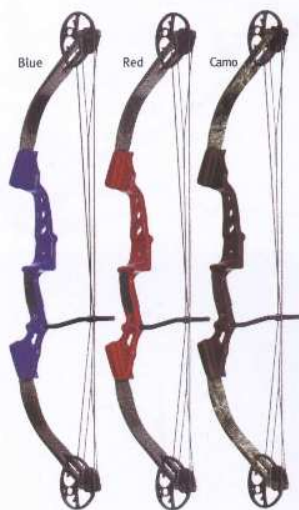

DISCOVERY™

DISCOVER FAMILY FUN!

Whether you are young or an adult, the Discovery™ is a perfect fit. This lightweight, compact bow design is easy to handle and maneuver for archers of all ages and the grip is designed to comfortably fit a wide variety of hand sizes. The Discovery's cam design ramps up to reach the bow's peak draw weight, then holds a constant draw weight up to 30 inches.

Browning Archery Discovery Draw Profile

FINISHES

Camo models feature Mossy Oak® New Break-Up® film-dipped limbs and a black riser. Competition models are powder-coated in your choice of a red or blue riser with gray limbs.

DISCOVERY™	
Brace Height:	6-1/2"
Axle-to-Axle:	32"
Mass Weight:	2.6 lbs.
Draw Lengths:	Out to 30"
Draw Weights:	20 and 29 lbs.
Finish:	New Break-Up® Blue or Red
Part #:	0517

BARRACUDA™

THE MOST FUN YOU'LL EVER HAVE ON THE WATER!

The Barracuda™ features constant draw Hypermax™ Cam performance for the BEST results in any bowfishing situation. At only 32" axle-to-axle, you will have plenty of room to maneuver in the boat. With its unique constant-draw weight feature, the Barracuda™ can be "snap shot" just like a recurve bow. And talk about versatility, one Barracuda™ will fit everyone in the boat, but everyone will surely want their own! The Barracuda™ bow is finished in gorgeous AquaFlage™ water camo. It will also accept most standard archery accessories for backyard target shooting fun!