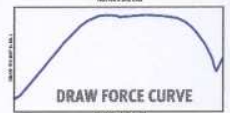

IGNITOR™ 6

- 6" of draw length adjustment
- No bowpress required for adjustments
- Adjustments made in 1/2" increments
- 70% Actual, 75% Effective